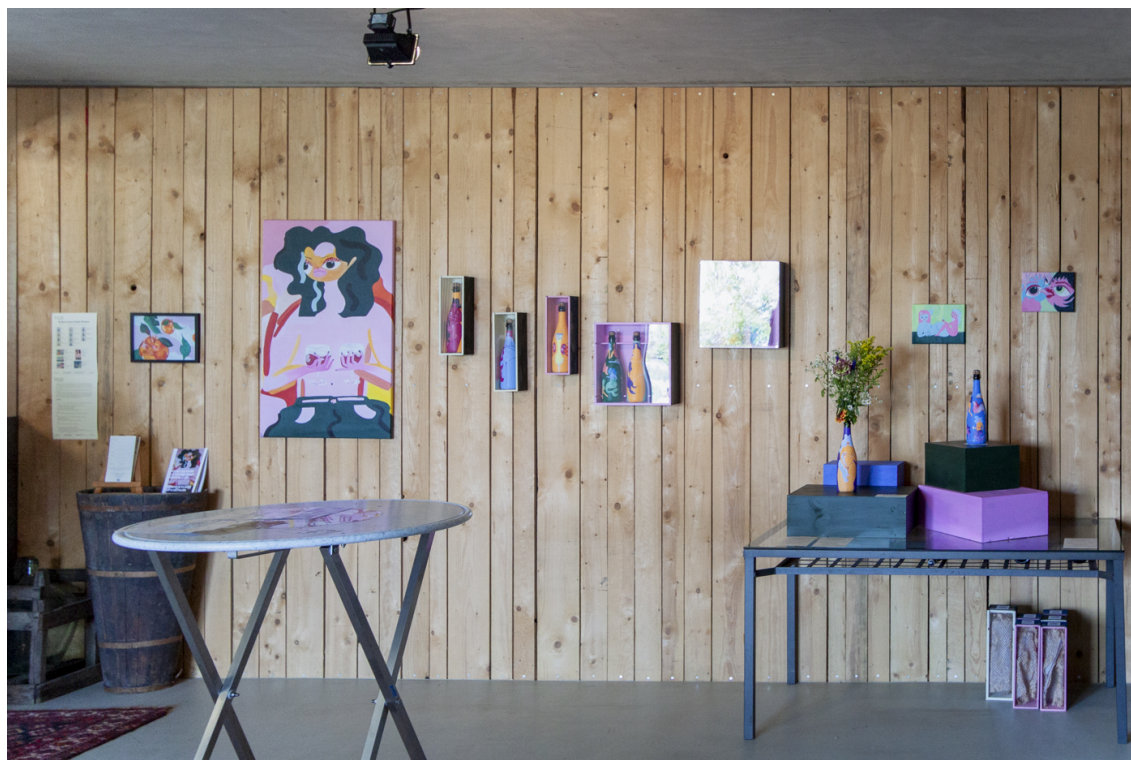

## INTRODUCTION :

Mia Kinsch shows the universe she carries within her. She creates colourful, naive and expressive works of art that are inspired by nature and the body. Her artistic practice explores the place of women in our society, their rights and gender inequalities. It also allows her to digest her experience and express it in a meaningful way. The naked body and its relationship to her own body has a great place in her work. Through art, she seeks a liberating practice where she dictates her choices. Mia is passionate about the body and what it represents, how we are perceived, in her case as a woman. It's an exploration of the boundaries that surround the body today.